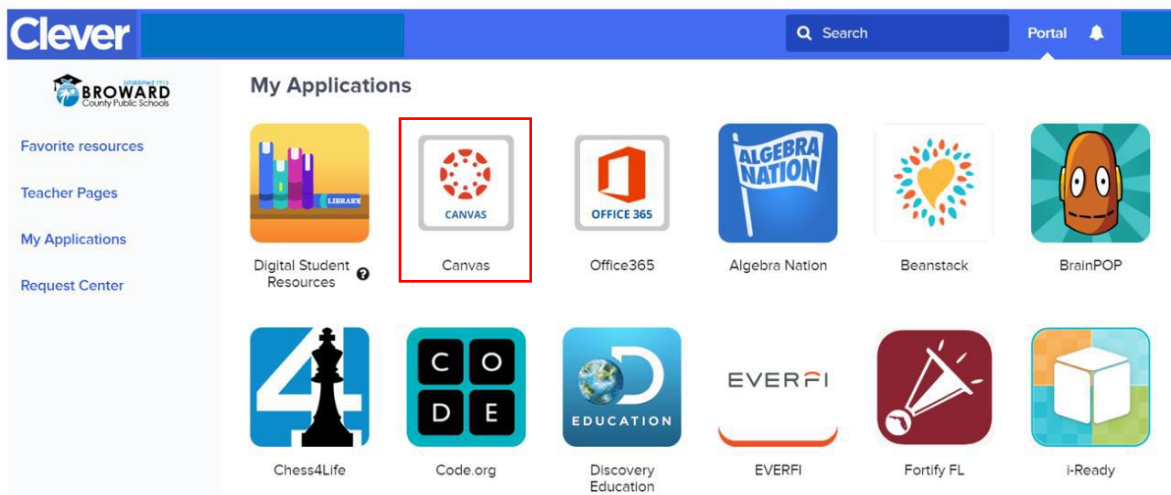

## 2. Double Click on Google Chrome

**3. Type the following Link:**

<https://sso.browardschools.com>

**4. Click Login with Active Directory**

**5. Select Canvas**

**TAMARAC ELEMENTARY SCHOOL**

**Broward County Public Schools**

**LEARNING NEVER CLOSES**

**6. Go to the Dashboard to see all your courses**

**You are ready to begin your online learning adventure!**