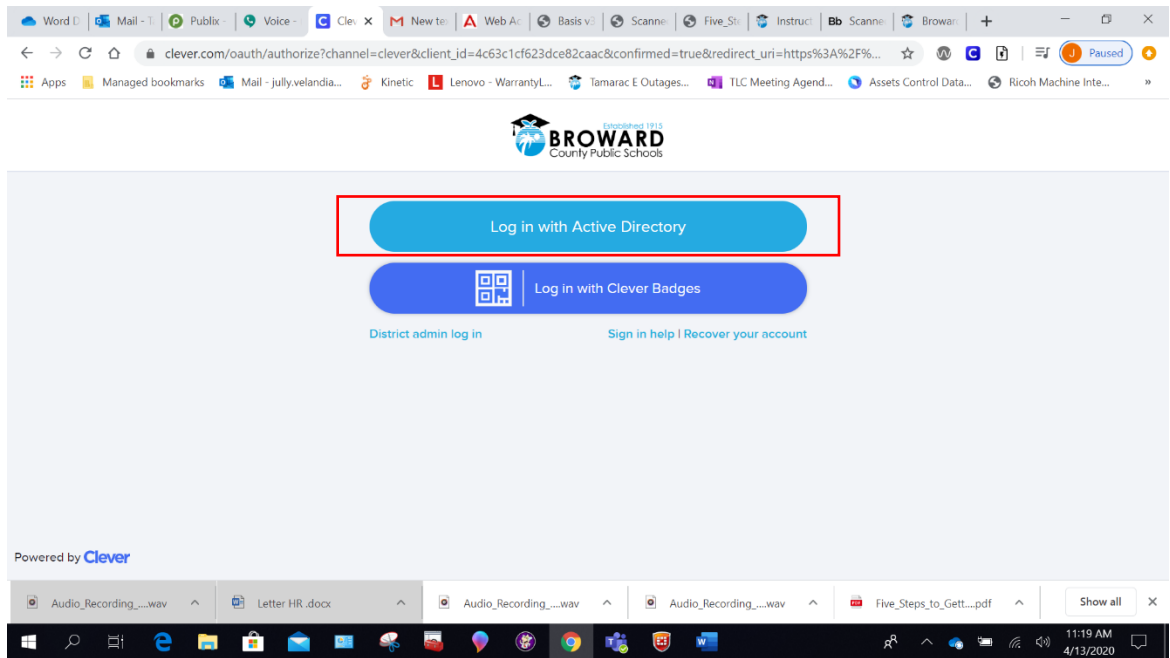

## 2. Double Click on Google Chrome

**3. Type the following Link:**

<https://sso.browardschools.com>

**4. Click Login with Active Directory**

**5. Select Canvas**

**TAMARAC ELEMENTARY SCHOOL**

**Broward County Public Schools**

**LEARNING NEVER CLOSES**

**6. Go to the Dashboard to see all your courses**

**You are ready to begin your online learning adventure!**