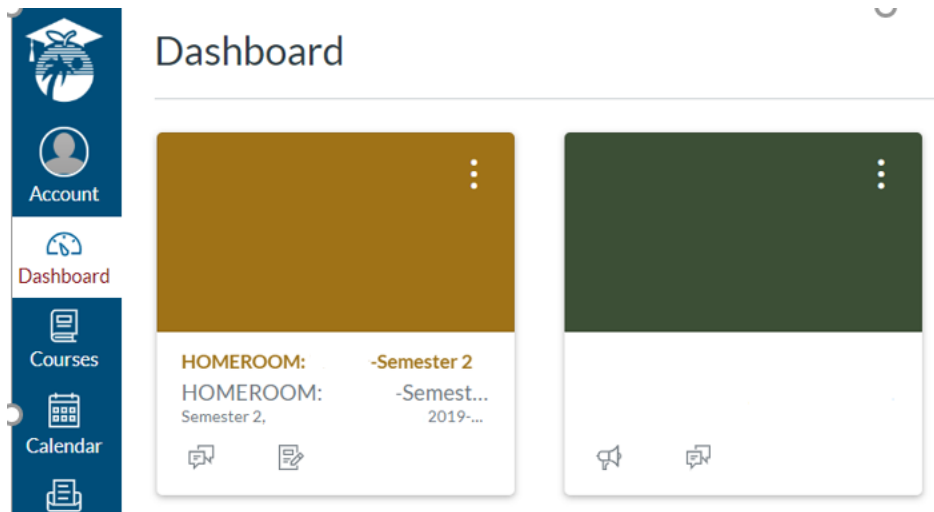

## 2. Double Click on Google Chrome

**3. Type the following Link:**

<https://sso.browardschools.com>

**4. Click Login with Active Directory**

**5. Select Canvas**

**TAMARAC ELEMENTARY SCHOOL**

**Broward County Public Schools**

**LEARNING NEVER CLOSES**

**6. Go to the Dashboard to see all your courses**

**You are ready to begin your online learning adventure!**